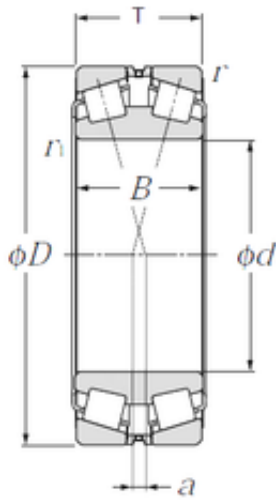

NACHI Pump LTD

323128 NTN Cylindrical Roller Bearing

Bearing No. 323128

323128 Bearing 2D drawings and 3D CAD models

Size	140x225x68 mm
Bore Diameter	140 mm
Outer Diameter	225 mm
Width	68 mm
d	140 mm
Fw	1 200 mm
D	225 mm
T	68 mm
B	68 mm
a	8 mm
r min.	2,5 mm
r1 min.	3 mm
Weight	10,7 Kg
Basic dynamic load rating (C)	390 kN
Basic static load rating (C0)	650 kN
Calculation factor (e)	0,37
Calculation factor (Y0)	1,76
Calculation factor (Y1)	1,8