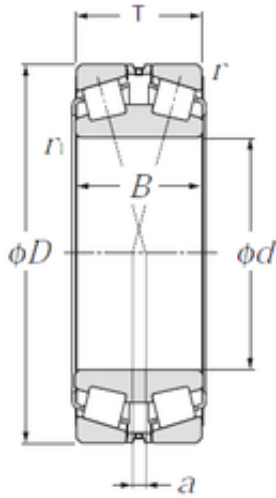

NACHI Pump LTD

323028 NTN Cylindrical Roller Bearing

Bearing No. 323028

Size	140x210x53 mm
Bore Diameter	140 mm
Outer Diameter	210 mm
Width	53 mm
d	140 mm
Fw	1 300 mm
D	210 mm
T	53 mm
B	53 mm
a	10 mm
r min.	2 mm
r1 min.	2,5 mm
Weight	6,4 Kg
Basic dynamic load rating (C)	300 kN
Basic static load rating (C0)	535 kN
Calculation factor (e)	0,37
Calculation factor (Y0)	1,8
Calculation factor (Y1)	1,84

323028 Bearing 2D drawings and 3D CAD models