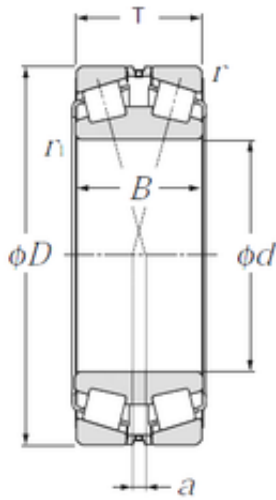

## 323026 NTN Cylindrical Roller Bearing

Bearing No. 323026

323026 Bearing 2D drawings and 3D CAD models

Size	130x200x52 mm
Bore Diameter	130 mm
Outer Diameter	200 mm
Width	52 mm
d	130 mm
Fw	1 400 mm
D	200 mm
T	52 mm
B	52 mm
a	13,5 mm
r min.	2 mm
r1 min.	2,5 mm
Weight	5,92 Kg
Basic dynamic load rating (C)	294 kN
Basic static load rating (C0)	490 kN
Calculation factor (e)	0,37
Calculation factor (Y0)	1,76
Calculation factor (Y1)	1,8